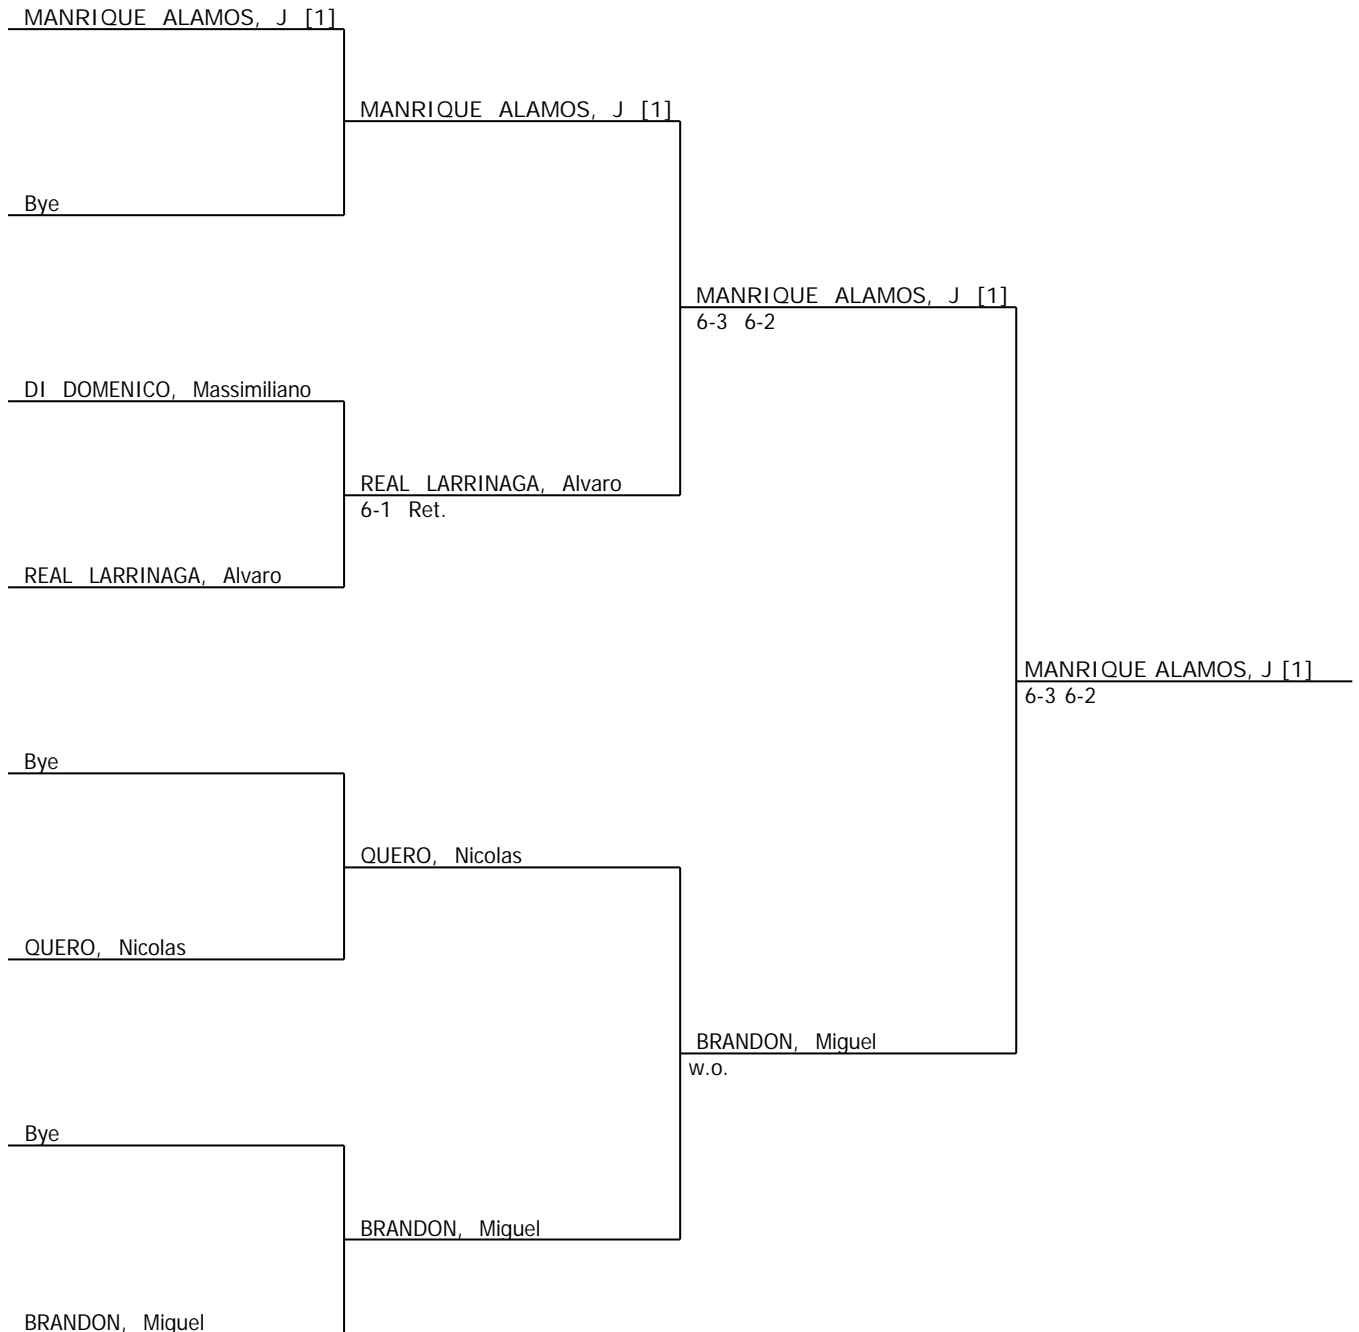

# ITF Seniors Sevilla - CTT Blas Infante

ITF Seniors Circuit

MS45 - SINGLES CONSOLATION  
CONSOLATION

Week of  
07 DEC 2015

City,Country  
Sevilla, ESP

Tourn. Key  
S-G5-ESP-09A-2015

ITF Referee  
Jorge Martin-Javato

Quarterfinals

Semifinals

Final

Winner